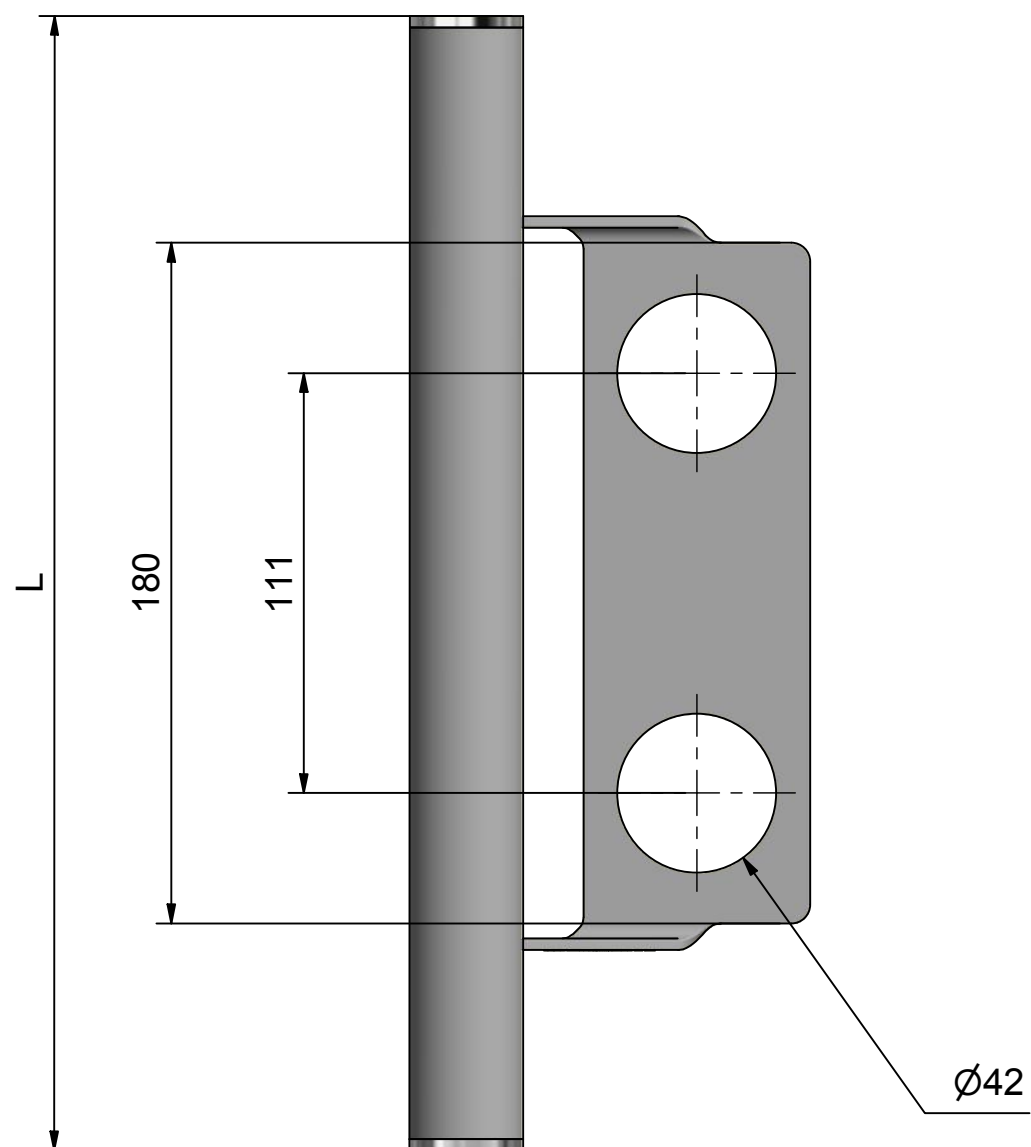

(1 : 2)

Table			
Item no.	Material	Treatment	L=mm
935810	AISI304	Electro polished	300
935840	AISI304	Satin polished	300
935860	AISI304	Electro polished	400
935865	AISI304	Electro polished	194