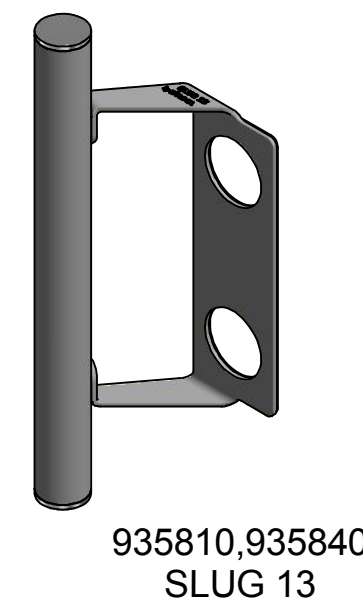

(1 : 2)

Table			
Item no.	Material	Treatment	L=mm
935810	AISI304	Electro polished	300
935840	AISI304	Satin polished	300
935860	AISI304	Electro polished	400
935865	AISI304	Electro polished	194