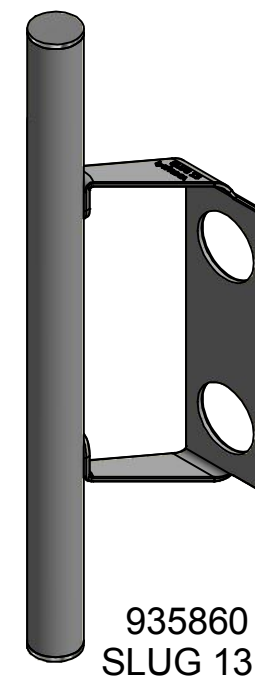

(1 : 2)

Table			
Item no.	Material	Treatment	L=mm
935810	AISI304	Electro polished	300
935840	AISI304	Satin polished	300
935860	AISI304	Electro polished	400
935865	AISI304	Electro polished	194