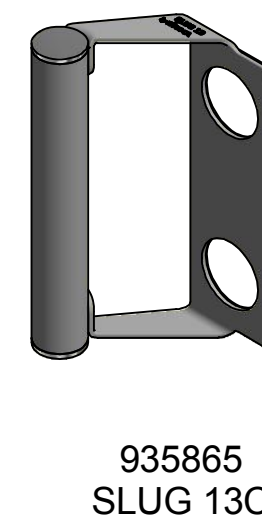

(1 : 2)

Table			
Item no.	Material	Treatment	L=mm
935810	AISI304	Electro polished	300
935840	AISI304	Satin polished	300
935860	AISI304	Electro polished	400
935865	AISI304	Electro polished	194